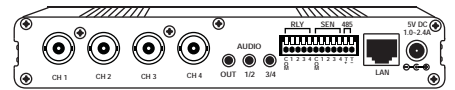

1 Ch. Video Encoder