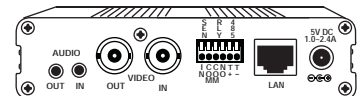

Product Specifications

	1 Channel Wireless Video Encoder	4 Channel Wireless Video Encoder
Operating System	Embedded Linux	Embedded Linux
Flash Memory	Bootloader 2MB, Program 32MB	Bootloader 2MB, Program 32MB
Main Memory	SDRAM 32MB	SDRAM 32MB
CPU	32Bit RISC 200MHz	32Bit RISC 200MHz
Power Usage	5VDC 2.4A (1A for USB)	5VDC 2.4A (1A for USB)
Video Input	1BNC Analog Composite (1Ch)	4BNC Analog Composite (4Ch)
Video Output	BNC Composite Connector	BNC Composite Connector
Compression Type	MPEG-2/4, MJPEG	MPEG-2/4, MJPEG
Frame Rate (NTSC/PAL)	30PS @ 704x480/576 , 120PPS @ 352x240/288	
Resolution (NTSC/PAL)	704x480/576, 352x240/288	
Wireless LAN	802.11 a/b/g 54Mbps	
RS-232/RS-485	Console Port/PTZ Control	
Audio Input	1Ch Stereo TRS Jack with Pre-Amp	4Ch Stereo TRS Jack with Pre-Amp
Sensor Input	Digital Input 1Ch Terminal Connector	Digital Input 4Ch Terminal Connector
Alarm Output	Digital Output 1Ch Terminal Connector	Digital Output 4Ch Terminal Connector
Size	98mm(L)x120mm(W)x29mm(H)	98mm(L)x180mm(W)x29mm(H)
Operating Temperature	0 C° ~ 50 C° (32 F° ~ 122 F°)