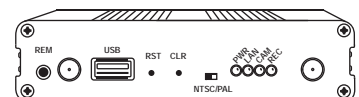

Product Specifications

	1 Channel Wireless Video Encoder	4 Channel Wireless Video Encoder
Operating System	Embedded Linux	Embedded Linux
Flash Memory	Bootloader 2MB, Program 32MB	Bootloader 2MB, Program 32MB
Main Memory	SDRAM 32MB	SDRAM 32MB
CPU	32Bit RISC 200MHz	32Bit RISC 200MHz
Power Usage	5VDC 2.4A (1A for USB)	5VDC 2.4A (1A for USB)
Video Input	1BNC Analog Composite (1Ch)	4BNC Analog Composite (4Ch)
Video Output	BNC Composite Connector	BNC Composite Connector
Compression Type	MPEG-2/4, MJPEG	MPEG-2/4, MJPEG
Frame Rate (NTSC/PAL)	30PS @ 704x480/576 , 120PPS @ 352x240/288	
Resolution (NTSC/PAL)	704x480/576, 352x240/288	
Wireless LAN	802.11 a/b/g 54Mbps	
RS-232/RS-485	Console Port/PTZ Control	
Audio Input	1Ch Stereo TRS Jack with Pre-Amp	4Ch Stereo TRS Jack with Pre-Amp
Sensor Input	Digital Input 1Ch Terminal Connector	Digital Input 4Ch Terminal Connector
Alarm Output	Digital Output 1Ch Terminal Connector	Digital Output 4Ch Terminal Connector
Size	98mm(L)x120mm(W)x29mm(H)	98mm(L)x180mm(W)x29mm(H)
Operating Temperature	0 C° ~ 50 C° (32 F° ~ 122 F°)